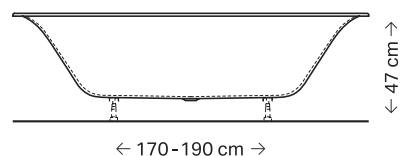

SOANA DUO MODEL

A close-up, high-angle photograph of a white, modern bathtub. The image focuses on the upper portion of the tub, showing a circular overflow hole on the right side and a circular drain hole on the left side. The tub's surface is smooth and minimalist. The background is dark, creating a strong contrast with the white tub.