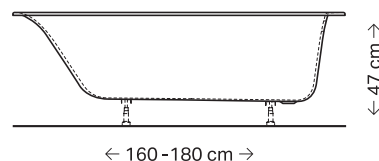

SOANA DUO MODEL

A close-up, high-angle photograph of a white, modern bathtub. The image focuses on the upper portion of the tub, showing a circular overflow hole on the right side and a circular drain hole on the left side. The tub's surface is smooth and minimalist. The background is dark, creating a strong contrast with the white tub.